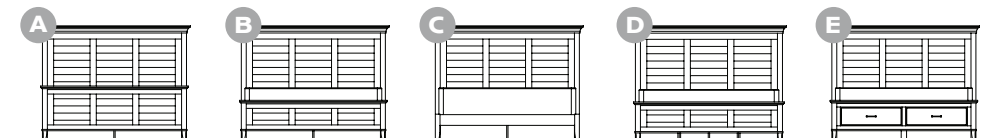

TRIBECA PANEL BED STYLE: ITEM #TRI

REF.	PRODUCT	KING	QUEEN	FULL	TWIN XL
A	High Footboard	14112 85W x 87.75D x 64H	14113 68.5W x 87.75D x 64H	14114 63W x 82.75D x 64H	14115 47.5W x 87.75D x 64H
B	Low Footboard	14122 85W x 87.75D x 64H	14123 68.5W x 87.75D x 64H	14124 63W x 82.75D x 64H	14125 47.5W x 87.75D x 64H
C	Rail Footboard	14132 85W x 85D x 64H	14133 68.5W x 85D x 64H	14134 63W x 80D x 64H	14135 47.5W x 85D x 64H
D	Side Drawers Right Side 20H	14142 85W x 87.75D x 64H	14143 68.5W x 87.75D x 64H	14144 63W x 82.75D x 64H	14145 47.5W x 87.75D x 64H
	Side Drawers Left Side 20H	14152 85W x 87.75D x 64H	14153 68.5W x 87.75D x 64H	14154 63W x 82.75D x 64H	14155 47.5W x 87.75D x 64H
	Side Drawers Both Sides 20H	14162 85W x 87.75D x 64H	14163 68.5W x 87.75D x 64H	14164 63W x 82.75D x 64H	N/A
E	End Drawers 22H	14172 85W x 87.75D x 64H	14173 68.5W x 87.75D x 64H	14174 63W x 82.75D x 64H	14175¹ 47.5W x 87.75D x 64H

¹Twin XL size beds with drawers on end only come with one drawer due to size limitations.

PANEL BED