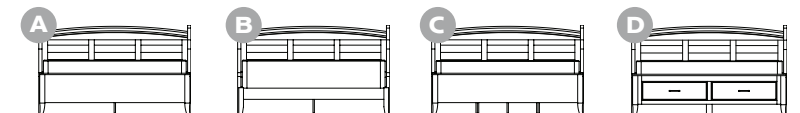

02

04

STANDARD
HARDWARE

K6373-128-SIM

03

TRIBECA ARCH PANEL BED STYLE: ITEM #TRI

REF.	PRODUCT	KING	QUEEN	FULL	TWIN XL
	High Footboard	N/A	N/A	N/A	N/A
A	Low Footboard	14522 81.5W x 94.5D x 48H	14523 65W x 94.5D x 48H	14524 59.5W x 89.5D x 48H	14525 44W x 94.5D x 48H
B	Rail Footboard	14532 81.5W x 92.75D x 48H	14533 65W x 92.75D x 48H	14534 59.5W x 87.75D x 48H	14535 44W x 92.75D x 48H
C	Side Drawers Right Side 20H	14542 81.5W x 94.5D x 48H	14543 65W x 94.5D x 48H	14544 59.5W x 89.5D x 48H	14545 44W x 94.5D x 48H
	Side Drawers Left Side 20H	14552 81.5W x 94.5D x 48H	14553 65W x 94.5D x 48H	14554 59.5W x 89.5D x 48H	14555 44W x 94.5D x 48H
	Side Drawers Both Sides 20H	14562 81.5W x 94.5D x 48H	14563 65W x 94.5D x 48H	14564 59.5W x 89.5D x 48H	N/A
D	End Drawers 22H	14572 81.5W x 94D x 48H	14573 65W x 94D x 48H	14574 59.5W x 89D x 48H	14575 ¹ 44W x 94D x 48H

¹Twin XL size beds with drawers on end only come with one drawer due to size limitations.

ARCH PANEL BED

01

01 Tribeca Dresser 2 with Mirror 3
TRI14248, TRI14303

02 Tribeca Nightstand 1
TRI14241

03 Tribeca Armoire 1
TRI14254